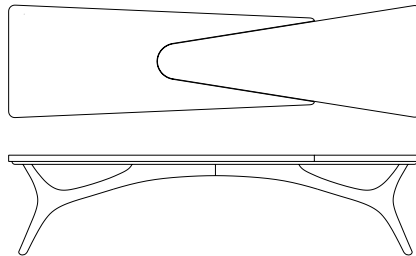

### Lozenge Coffee Table

Model - 5640 | Designed 1952

Species | American Walnut

Finish | Hand Rubbed Oil

Top | Travertine or Marble

Width | 66 in 168 cm

Depth | 18 in 46 cm

Height | 16 in 41 cm